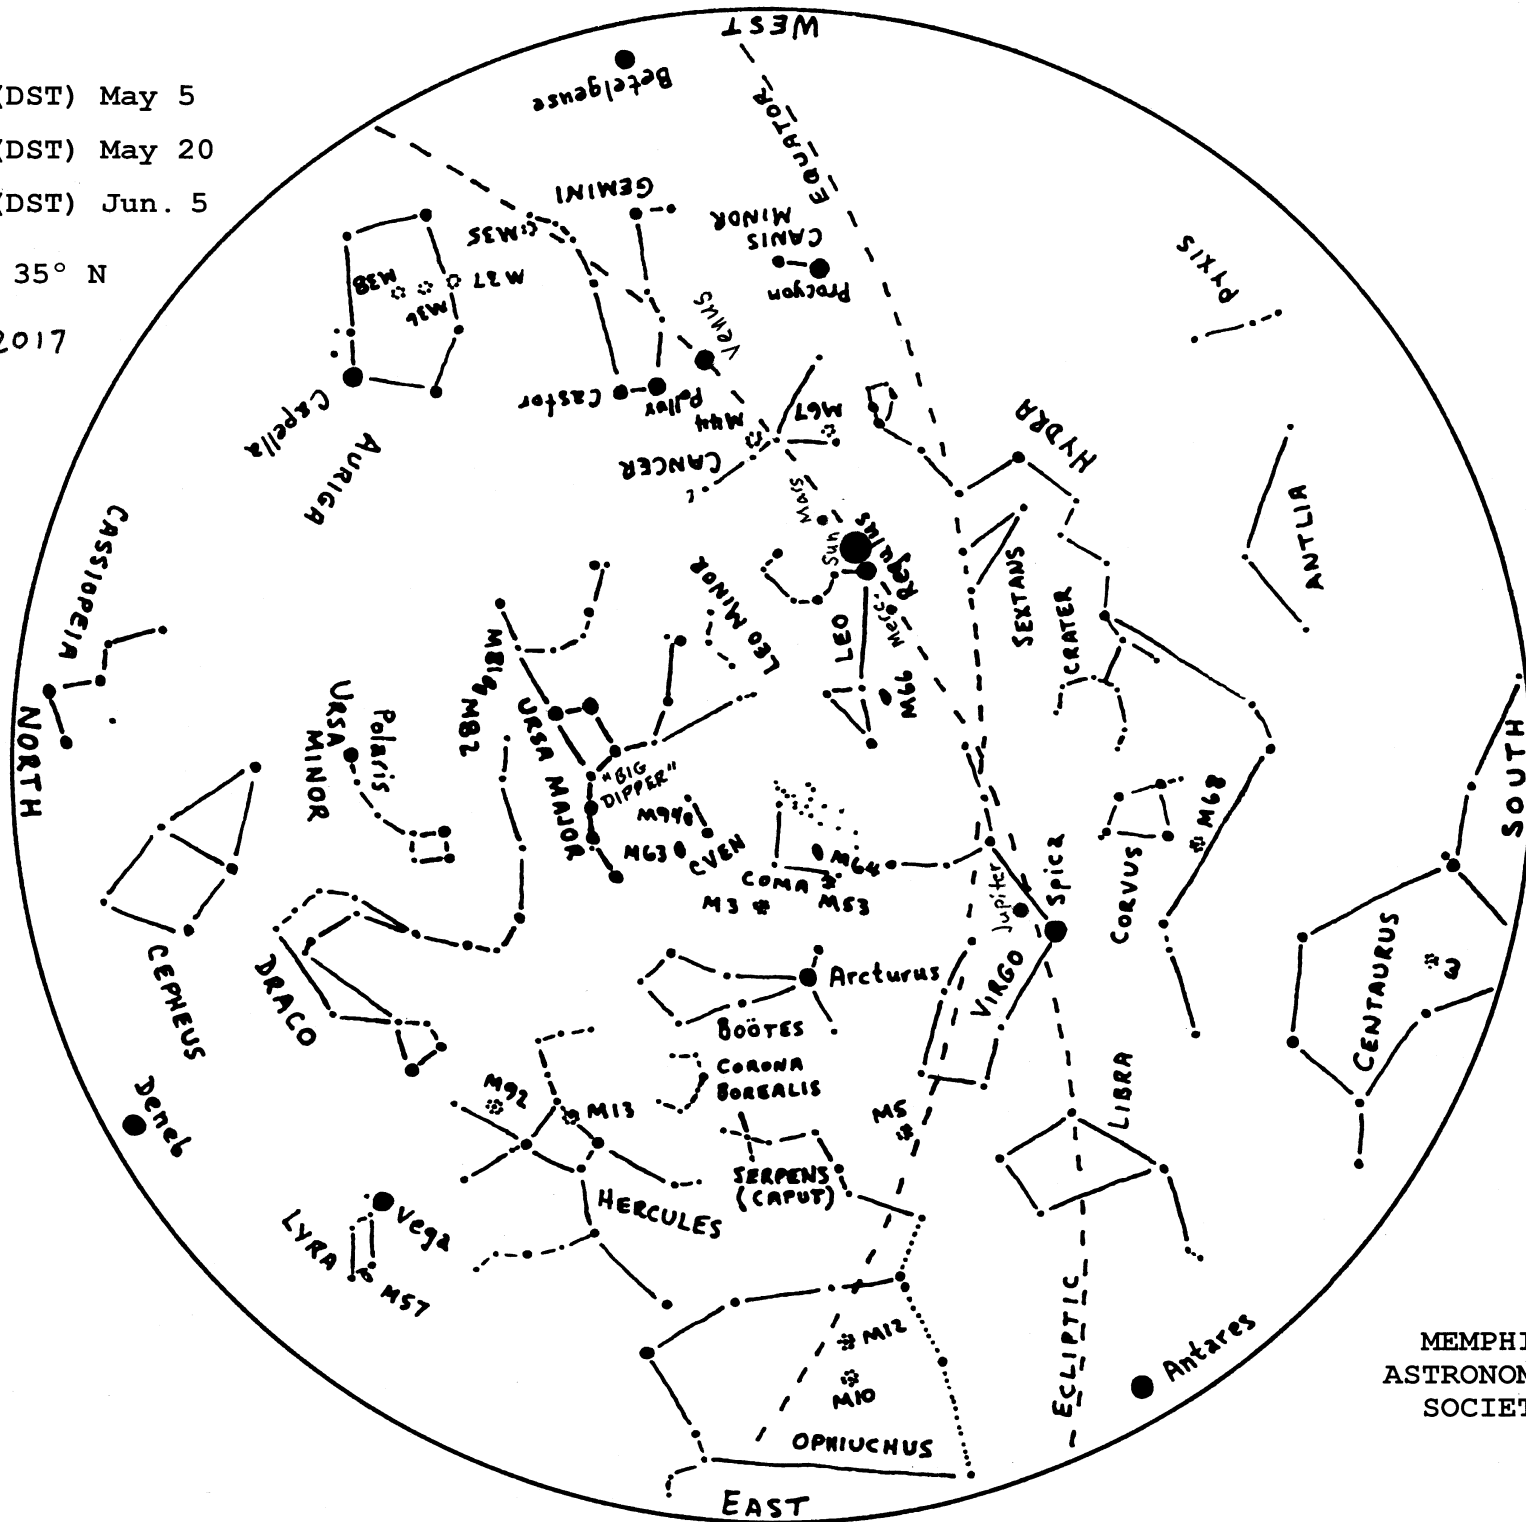

10 p.m. (DST) May 5
 9 p.m. (DST) May 20
 8 p.m. (DST) Jun. 5

LATITUDE 35° N

AUGUST 21, 2017

MEMPHIS
 ASTRONOMICAL
 SOCIETY

MAY